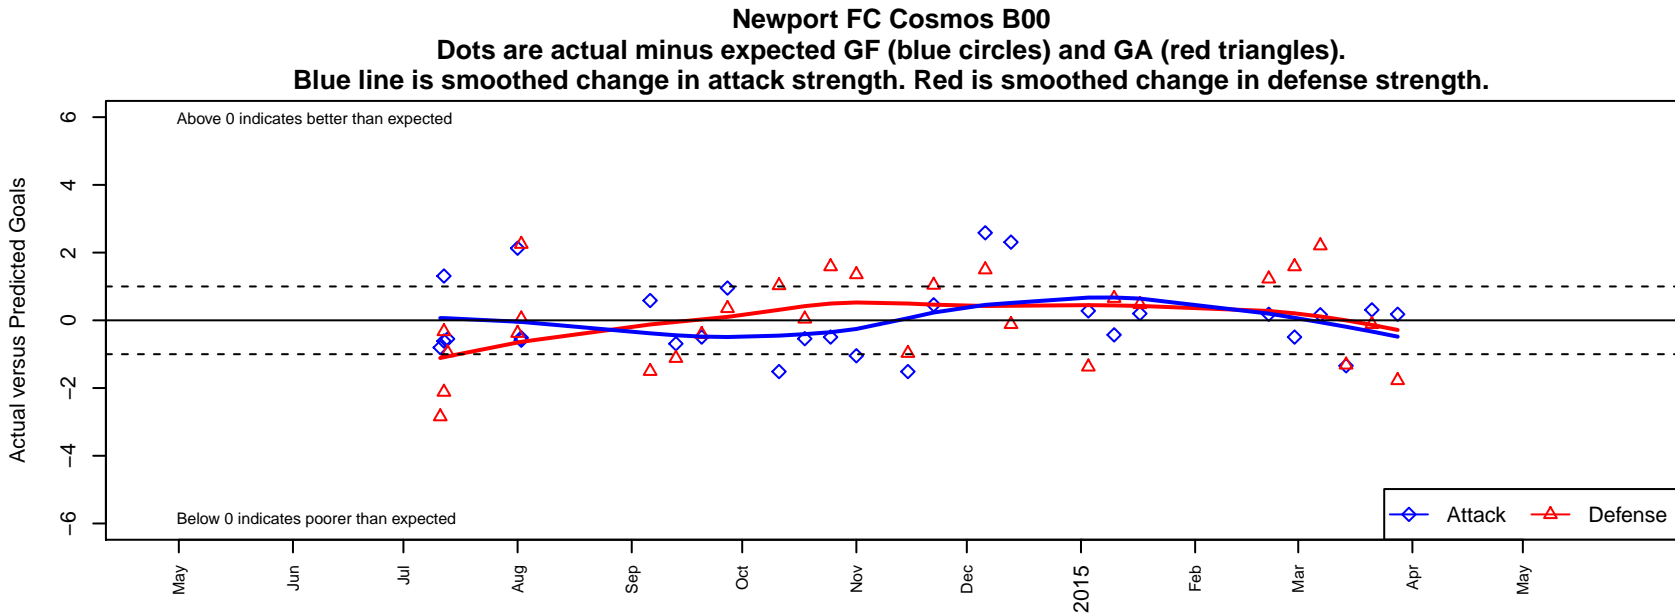

# Newport FC Cosmos B00

Newport Youth SC  
Bellevue, WA  
B00 total strength=876  
attack=1.69 defense=1.01  
fall league = NPSL B14D3  
spr league = Spr NPSL B14D2

alt names used:  
Newport FC Cosmos 00  
Newport FC Cosmos '00

Venues played:  
2014 ISC Gunners Invitational BU14  
2014 Strawberry Classic BU14-15  
2014 NPSL B14D3  
2014 Founders Cup B00  
2014 Spr NPSL B14D2

**attack and defense variance (black dot)  
relative to other teams  
and top 10 in region**