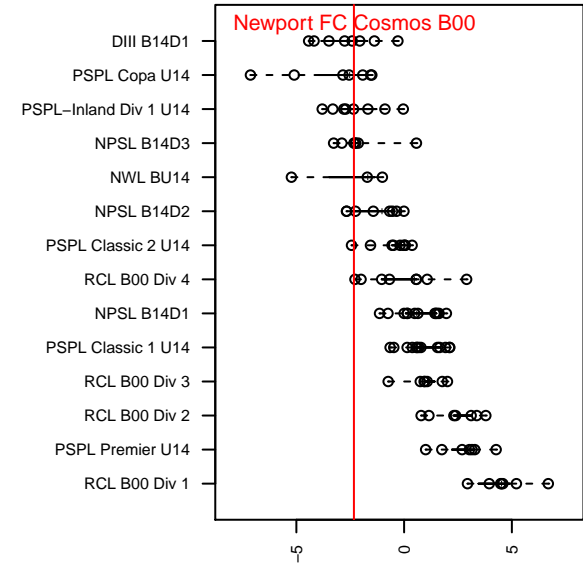

**attack and defense rating
relative to others at age
and all opponents in last 13 months**